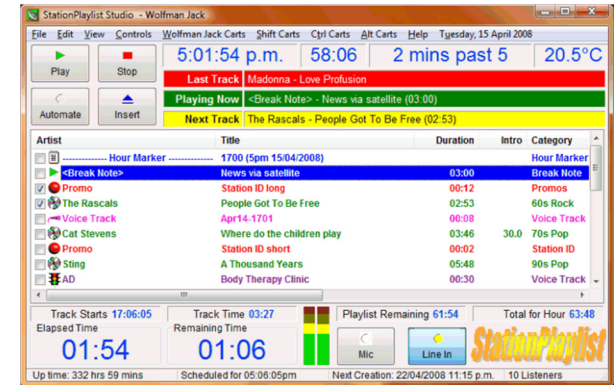

ADVANCED BAKERY TECHNOLOGY

BAKERY BOX from StationPlaylist

Advanced Technology
Utilizes Software Plug-ins to save money
Exceptional Audio even with on-board sound
Compatible across all Windows platforms
Worldwide on thousands of stations
Used by BBC

P Jason Hall, VP/Audio & Technology

IT ABC Radio Networks
Recording Engineer
Record Producer
Radio Station Producer
Imaging Director
Song Writer

Ray Miller, VP/Radio Technology

Broadcast Electronics Support Engineer
Market Chief Engineer
Station Chief Engineer
Program Director
Air Talent