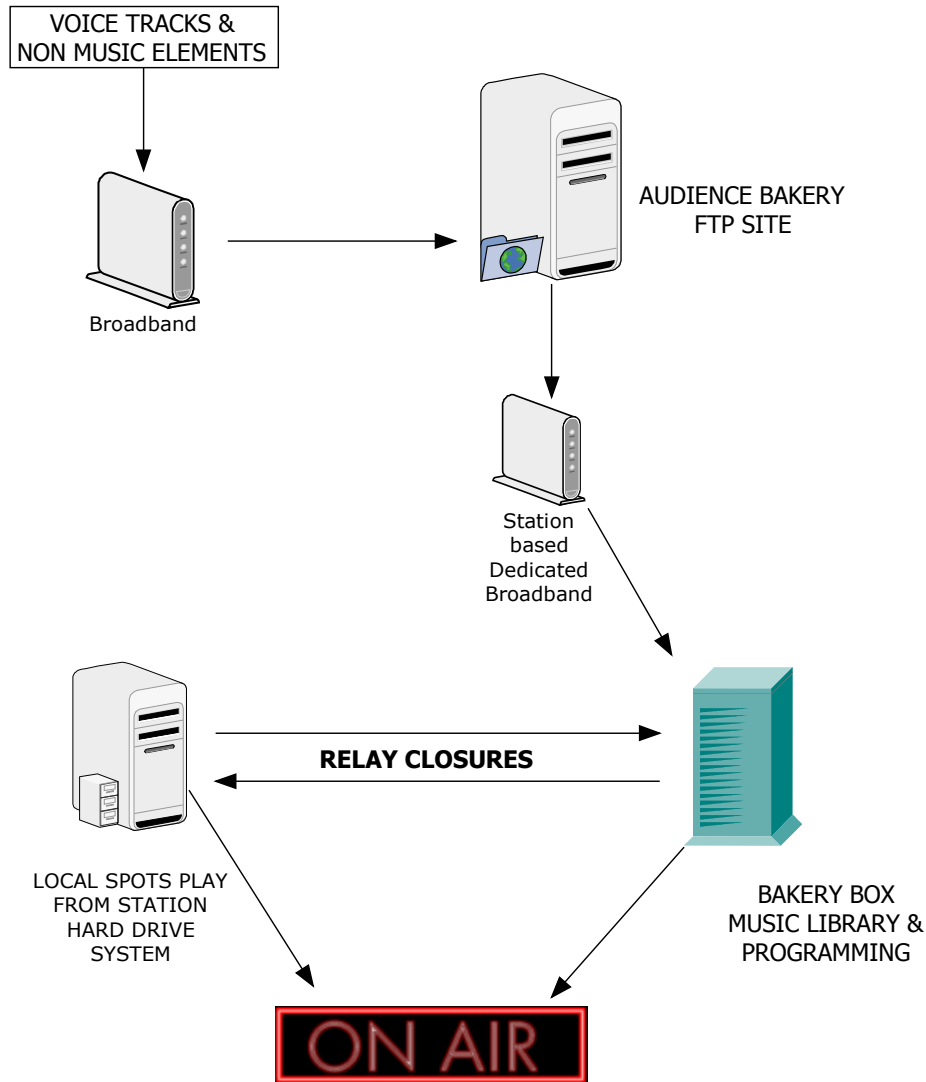

24/7 Turn-Key Radio Stations - Programming Solutions

Online Delivery System

For more information call 1.866.480.RADIO ext 7445

ADVANCED BAKERY TECHNOLOGY

BAKERY BOX from StationPlaylist

Advanced Technology
Utilizes Software Plug-ins to save money
Exceptional Audio even with on-board sound
Compatible across all Windows platforms
Worldwide on thousands of stations
Used by BBC

P Jason Hall, VP/Audio & Technology

IT ABC Radio Networks
Recording Engineer
Record Producer
Radio Station Producer
Imaging Director
Song Writer

Ray Miller, VP/Radio Technology

Broadcast Electronics Support Engineer
Market Chief Engineer
Station Chief Engineer
Program Director
Air Talent